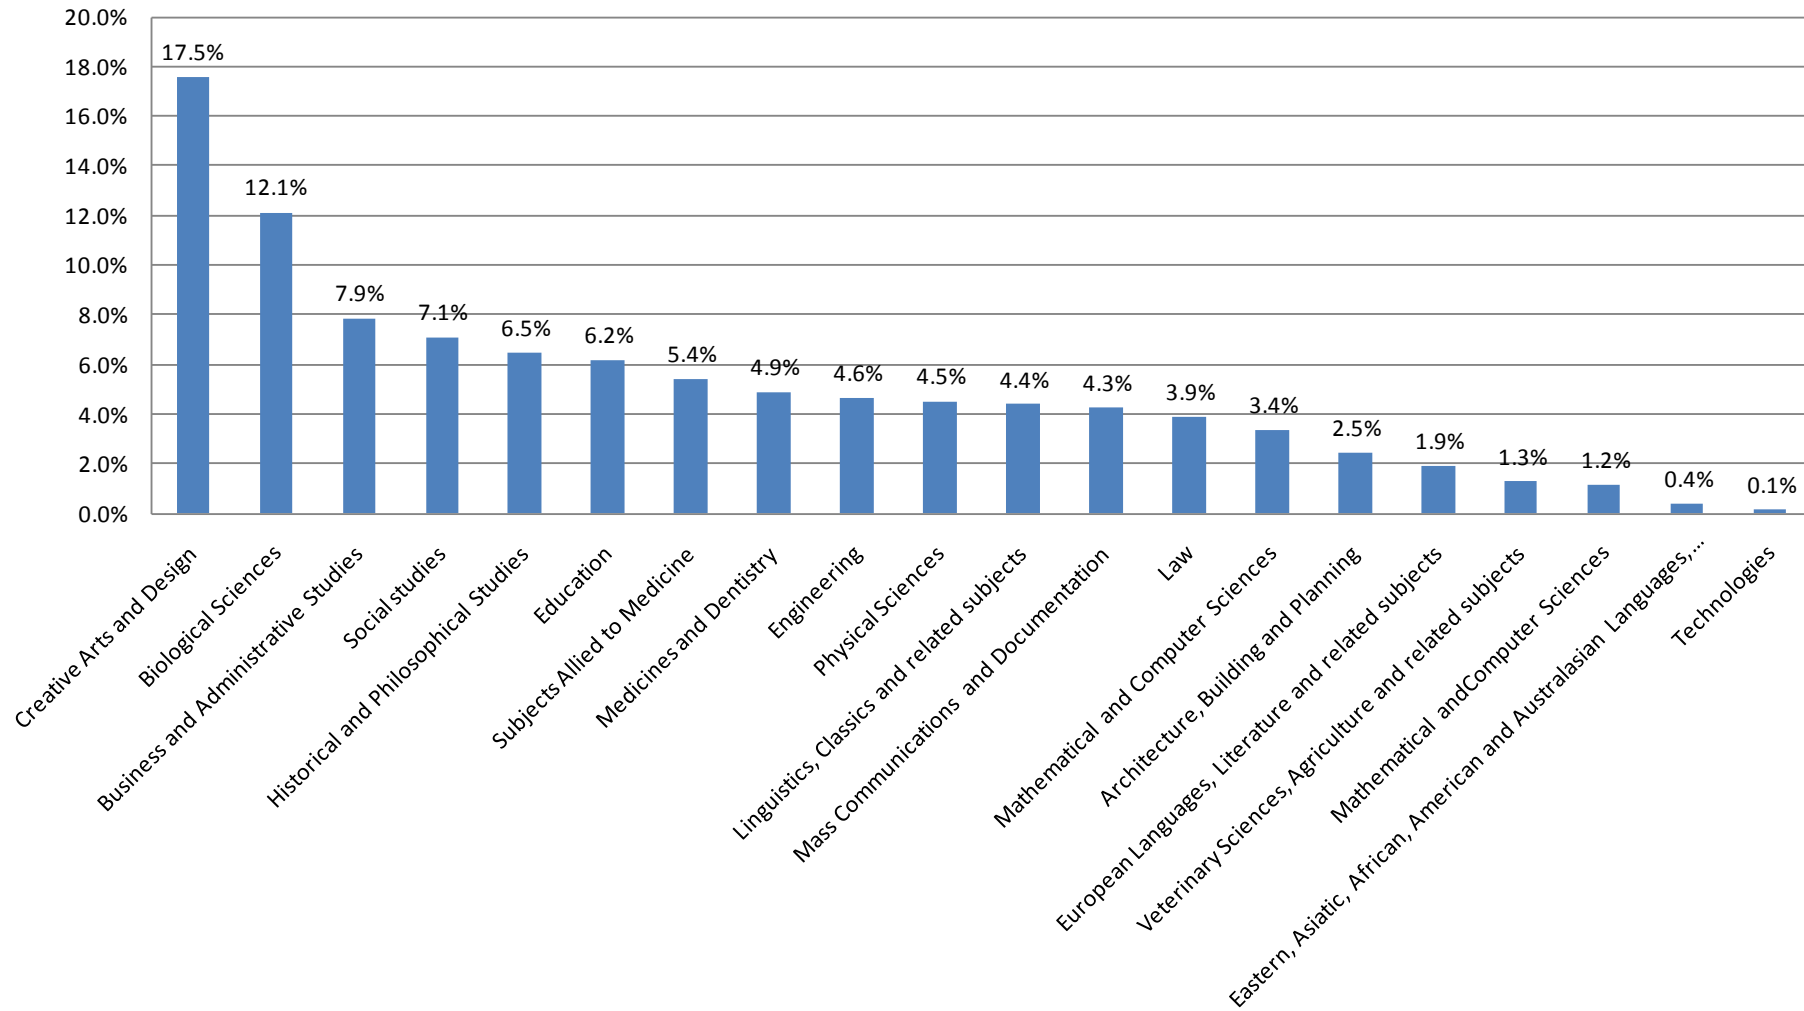

Graph 1A: Employment by Year Group 2009

Graph 1B: Employment by Year Group (%) 2009

Graph 2A: School Leaver Apprenticeships by Year Group 2009

Graph 1.1E: Year 11 Leavers Destinations 2009 (%)

Top 20 Institutions 2009 (All Years & All Course Levels)

Subject Areas of Undergraduates: Guernsey 2009 (%)

JACS Subject Area

Employment by Sector (All Year Groups) 2009

Graph 1.1G: Year 13 Destinations (%) 2009