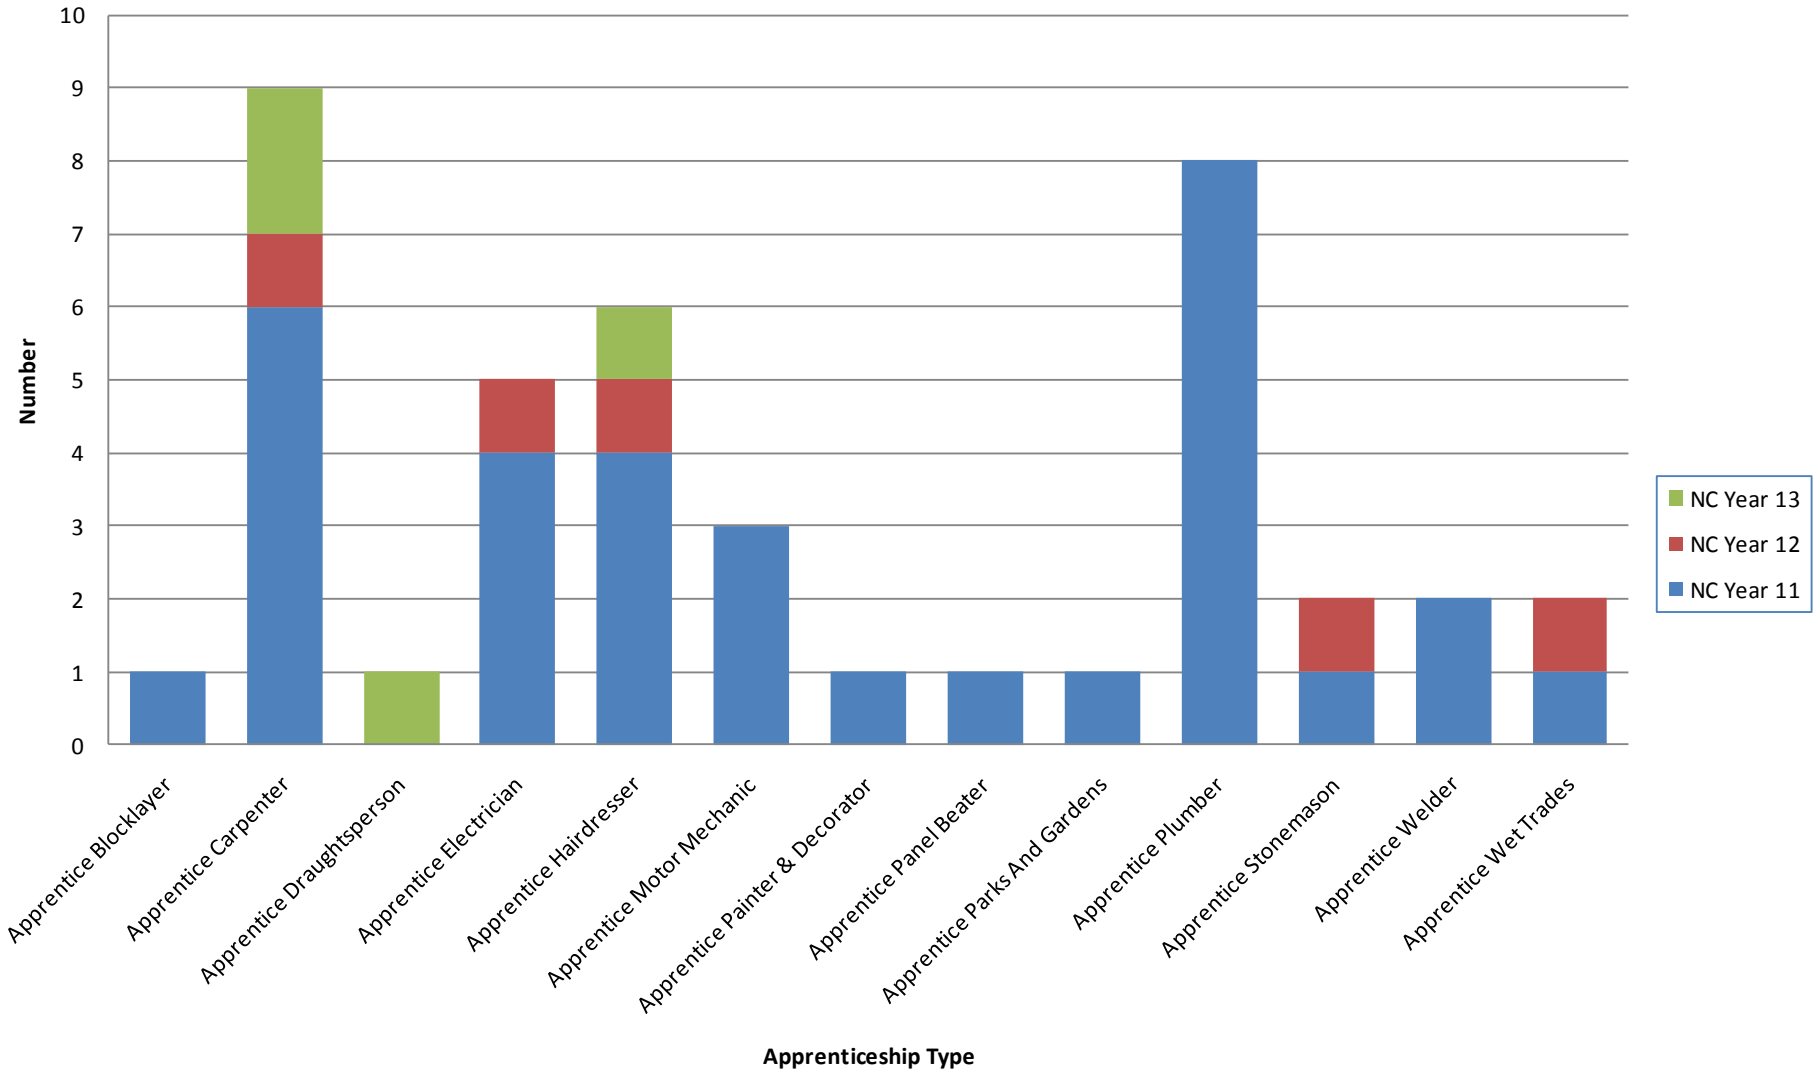

Graph 1A: Employment by Year Group 2009

Graph 1B: Employment by Year Group (%) 2009

Graph 2A: School Leaver Apprenticeships by Year Group 2009

Graph 1.1E: Year 11 Leavers Destinations 2009 (%)

Top 20 Institutions 2009 (All Years & All Course Levels)

Subject Areas of Undergraduates: Guernsey 2009 (%)

JACS Subject Area

Employment by Sector (All Year Groups) 2009

Graph 1.1G: Year 13 Destinations (%) 2009