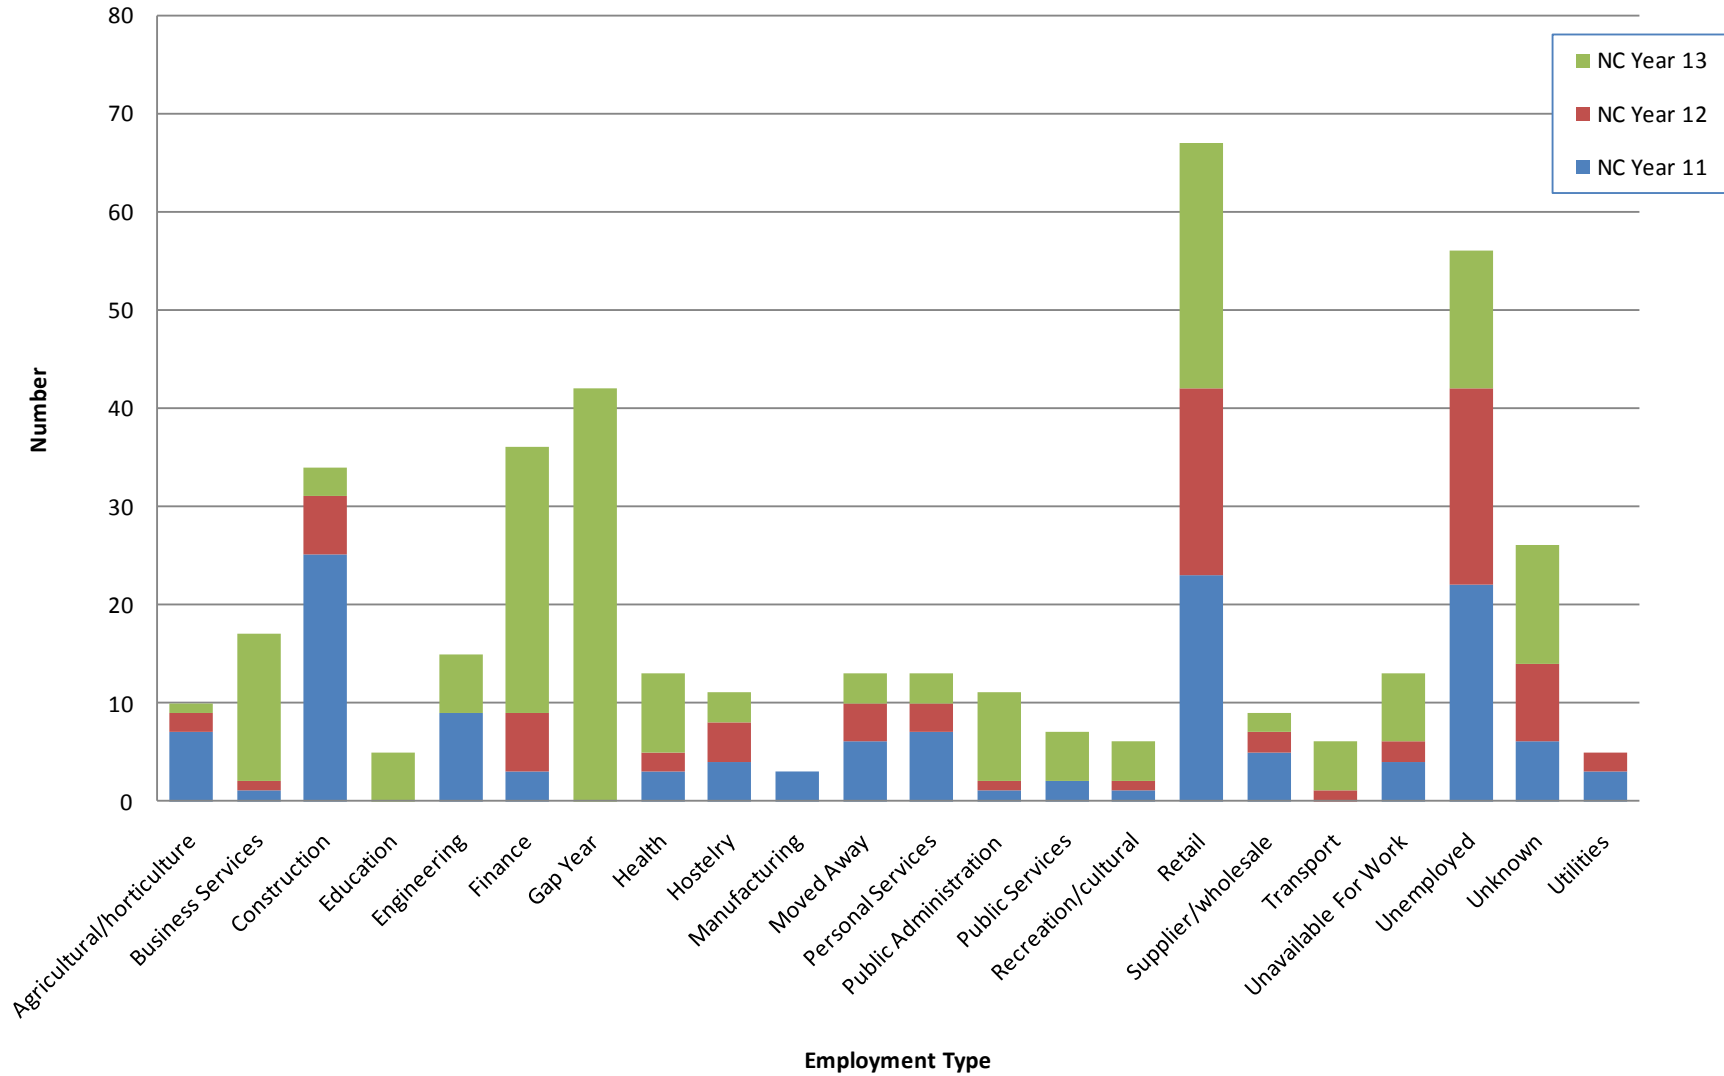

Graph 1A: Employment by Year Group 2009

Graph 1B: Employment by Year Group (%) 2009

Graph 2A: School Leaver Apprenticeships by Year Group 2009

Graph 1.1E: Year 11 Leavers Destinations 2009 (%)

Top 20 Institutions 2009 (All Years & All Course Levels)

Subject Areas of Undergraduates: Guernsey 2009 (%)

JACS Subject Area

Employment by Sector (All Year Groups) 2009

Graph 1.1G: Year 13 Destinations (%) 2009