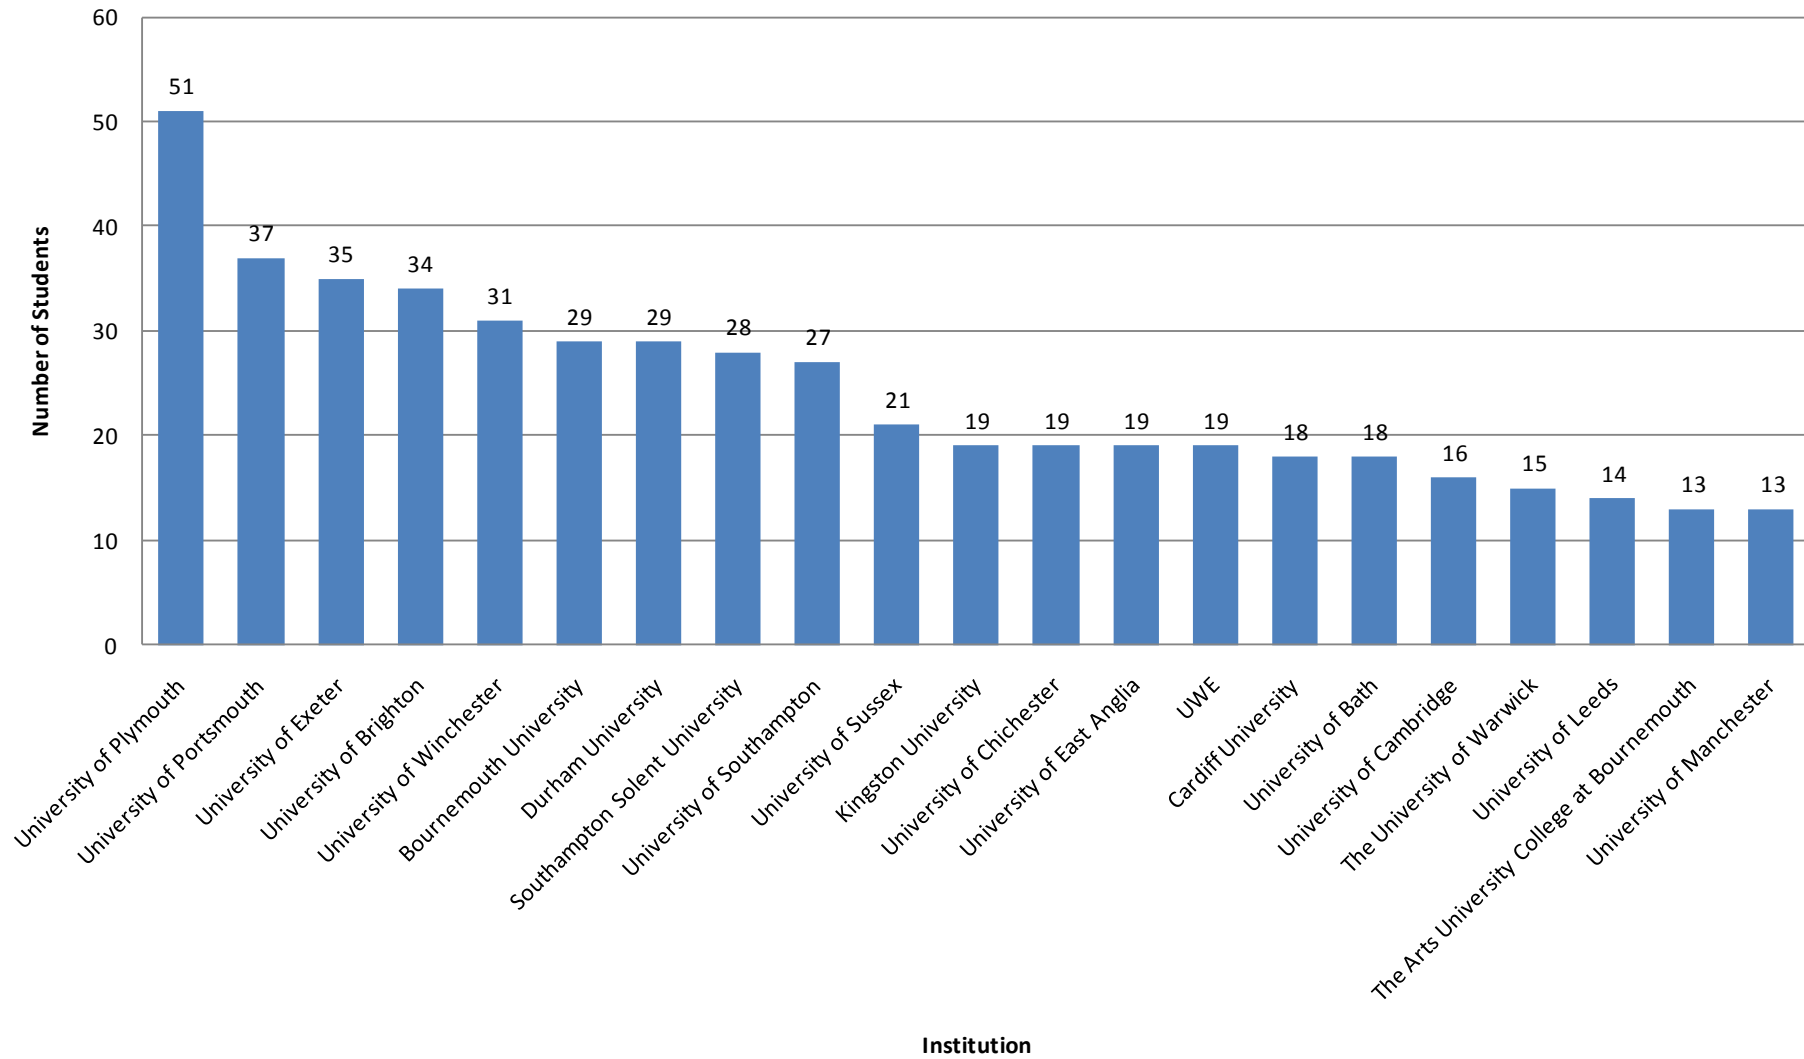

Graph 1A: Employment by Year Group 2009

Graph 1B: Employment by Year Group (%) 2009

Graph 2A: School Leaver Apprenticeships by Year Group 2009

Graph 1.1E: Year 11 Leavers Destinations 2009 (%)

Top 20 Institutions 2009 (All Years & All Course Levels)

Subject Areas of Undergraduates: Guernsey 2009 (%)

JACS Subject Area

Employment by Sector (All Year Groups) 2009

Graph 1.1G: Year 13 Destinations (%) 2009