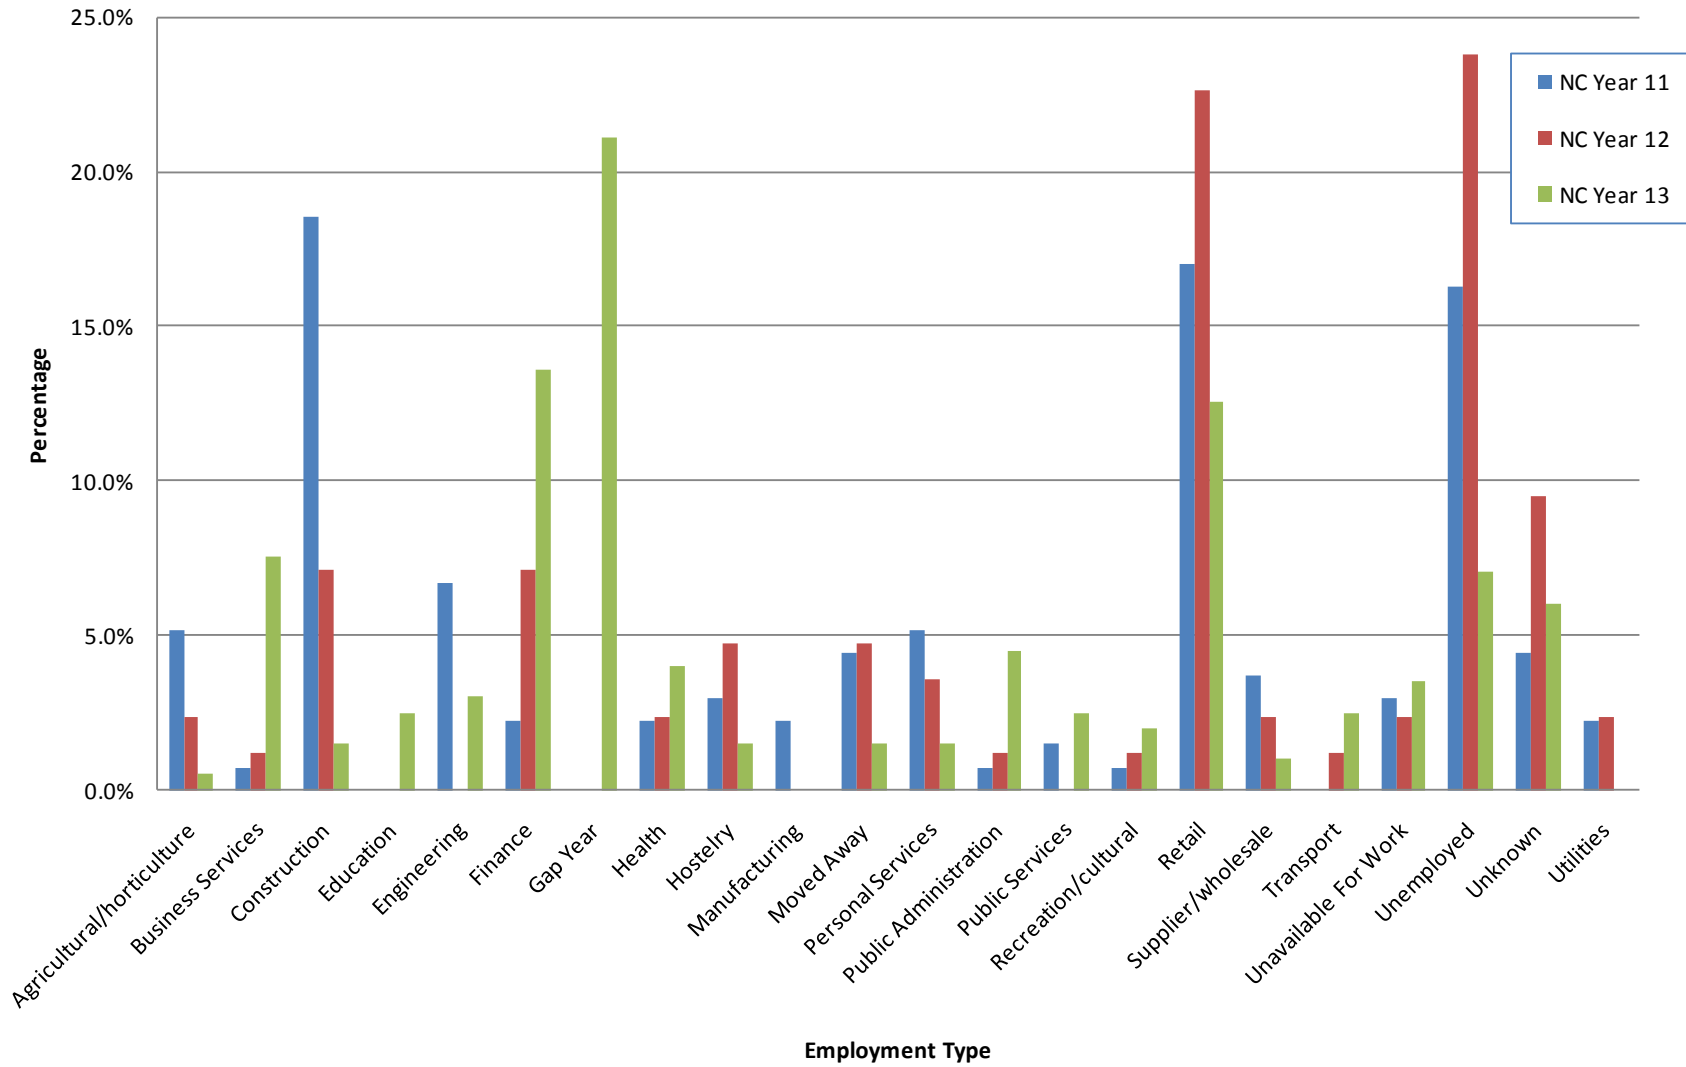

Graph 1A: Employment by Year Group 2009

Graph 1B: Employment by Year Group (%) 2009

Graph 2A: School Leaver Apprenticeships by Year Group 2009

Graph 1.1E: Year 11 Leavers Destinations 2009 (%)

Top 20 Institutions 2009 (All Years & All Course Levels)

Subject Areas of Undergraduates: Guernsey 2009 (%)

JACS Subject Area

Employment by Sector (All Year Groups) 2009

Graph 1.1G: Year 13 Destinations (%) 2009