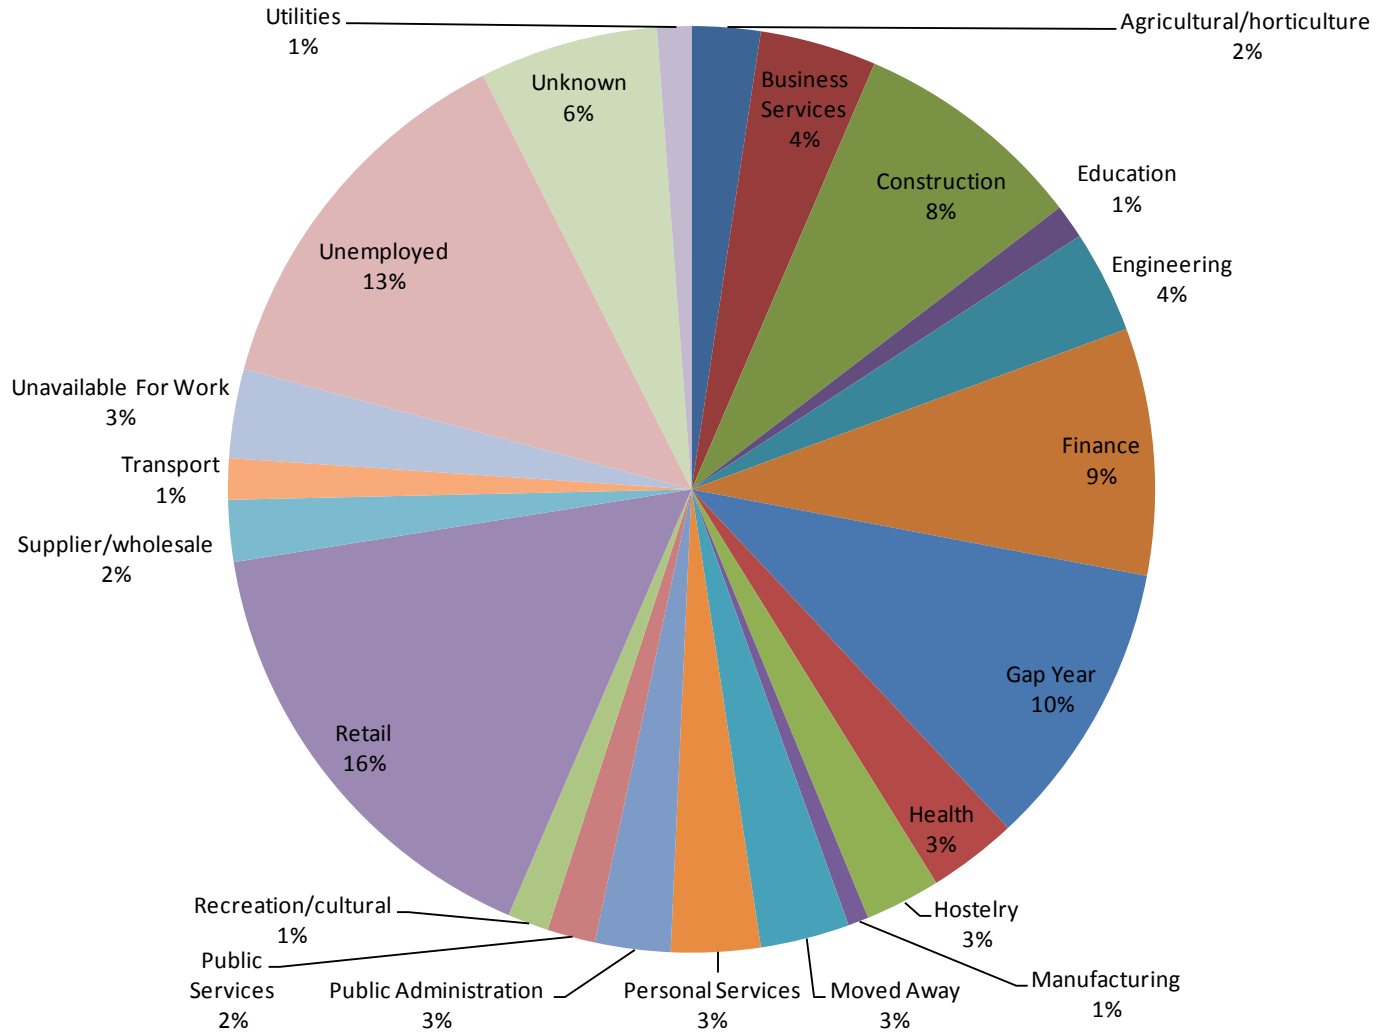

Graph 1A: Employment by Year Group 2009

Graph 1B: Employment by Year Group (%) 2009

Graph 2A: School Leaver Apprenticeships by Year Group 2009

Graph 1.1E: Year 11 Leavers Destinations 2009 (%)

Top 20 Institutions 2009 (All Years & All Course Levels)

Subject Areas of Undergraduates: Guernsey 2009 (%)

JACS Subject Area

Employment by Sector (All Year Groups) 2009

Graph 1.1G: Year 13 Destinations (%) 2009