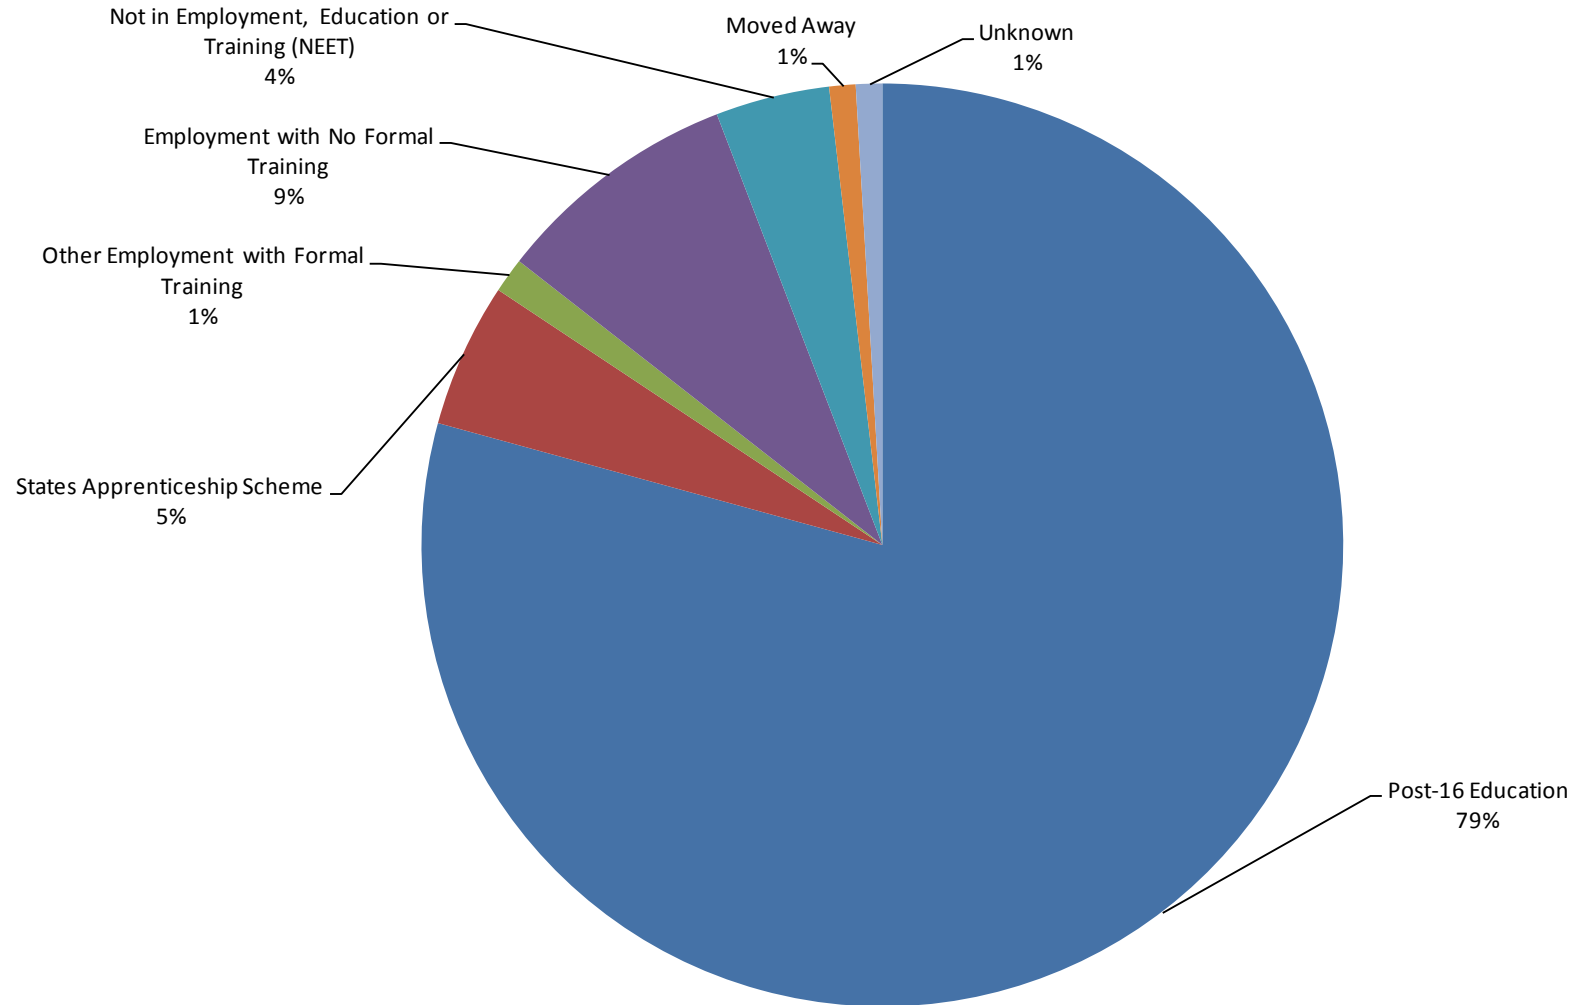

Graph 1A: Employment by Year Group 2009

Graph 1B: Employment by Year Group (%) 2009

Graph 2A: School Leaver Apprenticeships by Year Group 2009

Graph 1.1E: Year 11 Leavers Destinations 2009 (%)

Top 20 Institutions 2009 (All Years & All Course Levels)

Subject Areas of Undergraduates: Guernsey 2009 (%)

JACS Subject Area

Employment by Sector (All Year Groups) 2009

Graph 1.1G: Year 13 Destinations (%) 2009